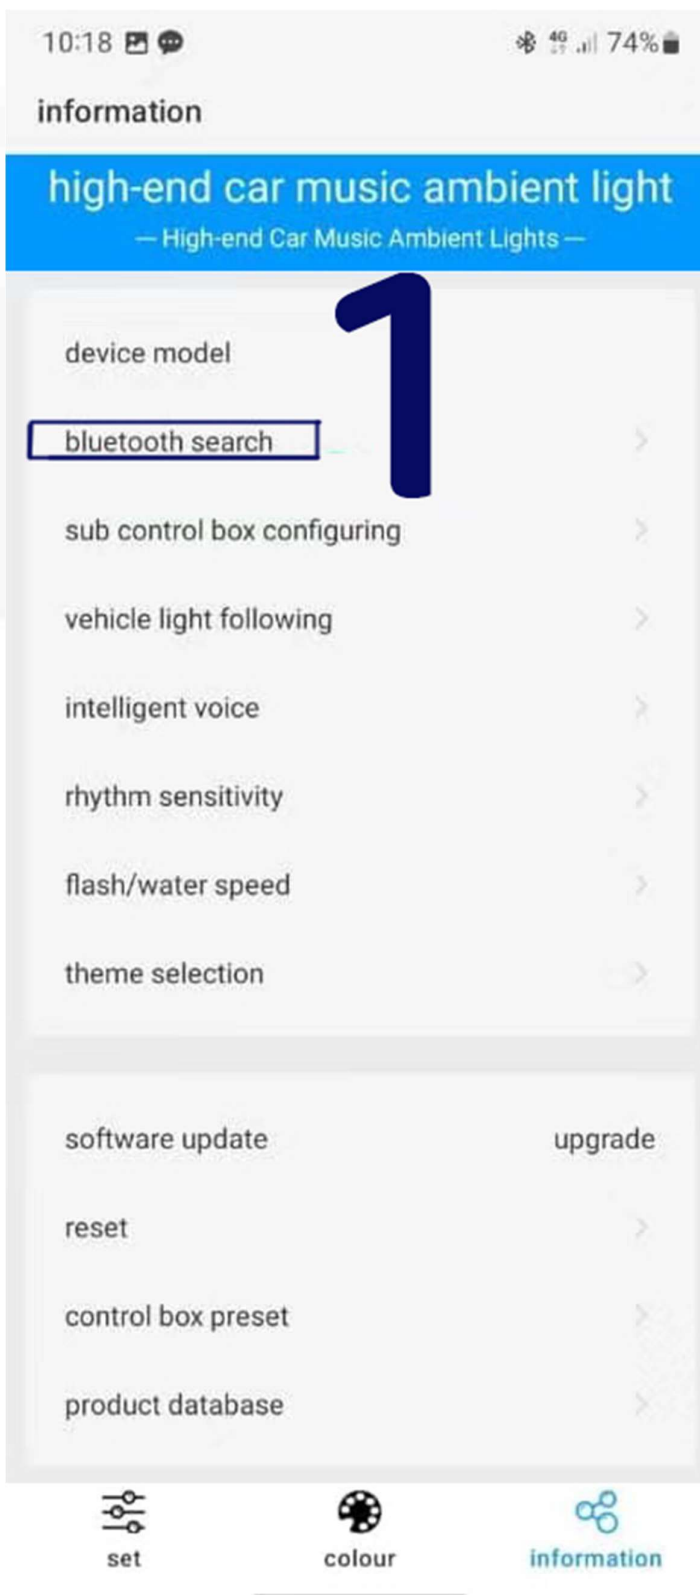

Mondeo/Fusion RGB Light Installation Handbook

OBD gateway transfer diagram

Car door disassembly process

Car door power supply

Door trim installation

Installation of front passenger trim

Driver side trim strip installation

Light Control

安卓 APP > 扫码 
Android APP > Scan

苹果 APP > 扫码 
iPhone APP > Scan

original car function

select vehicle type

大众

丰田

本田