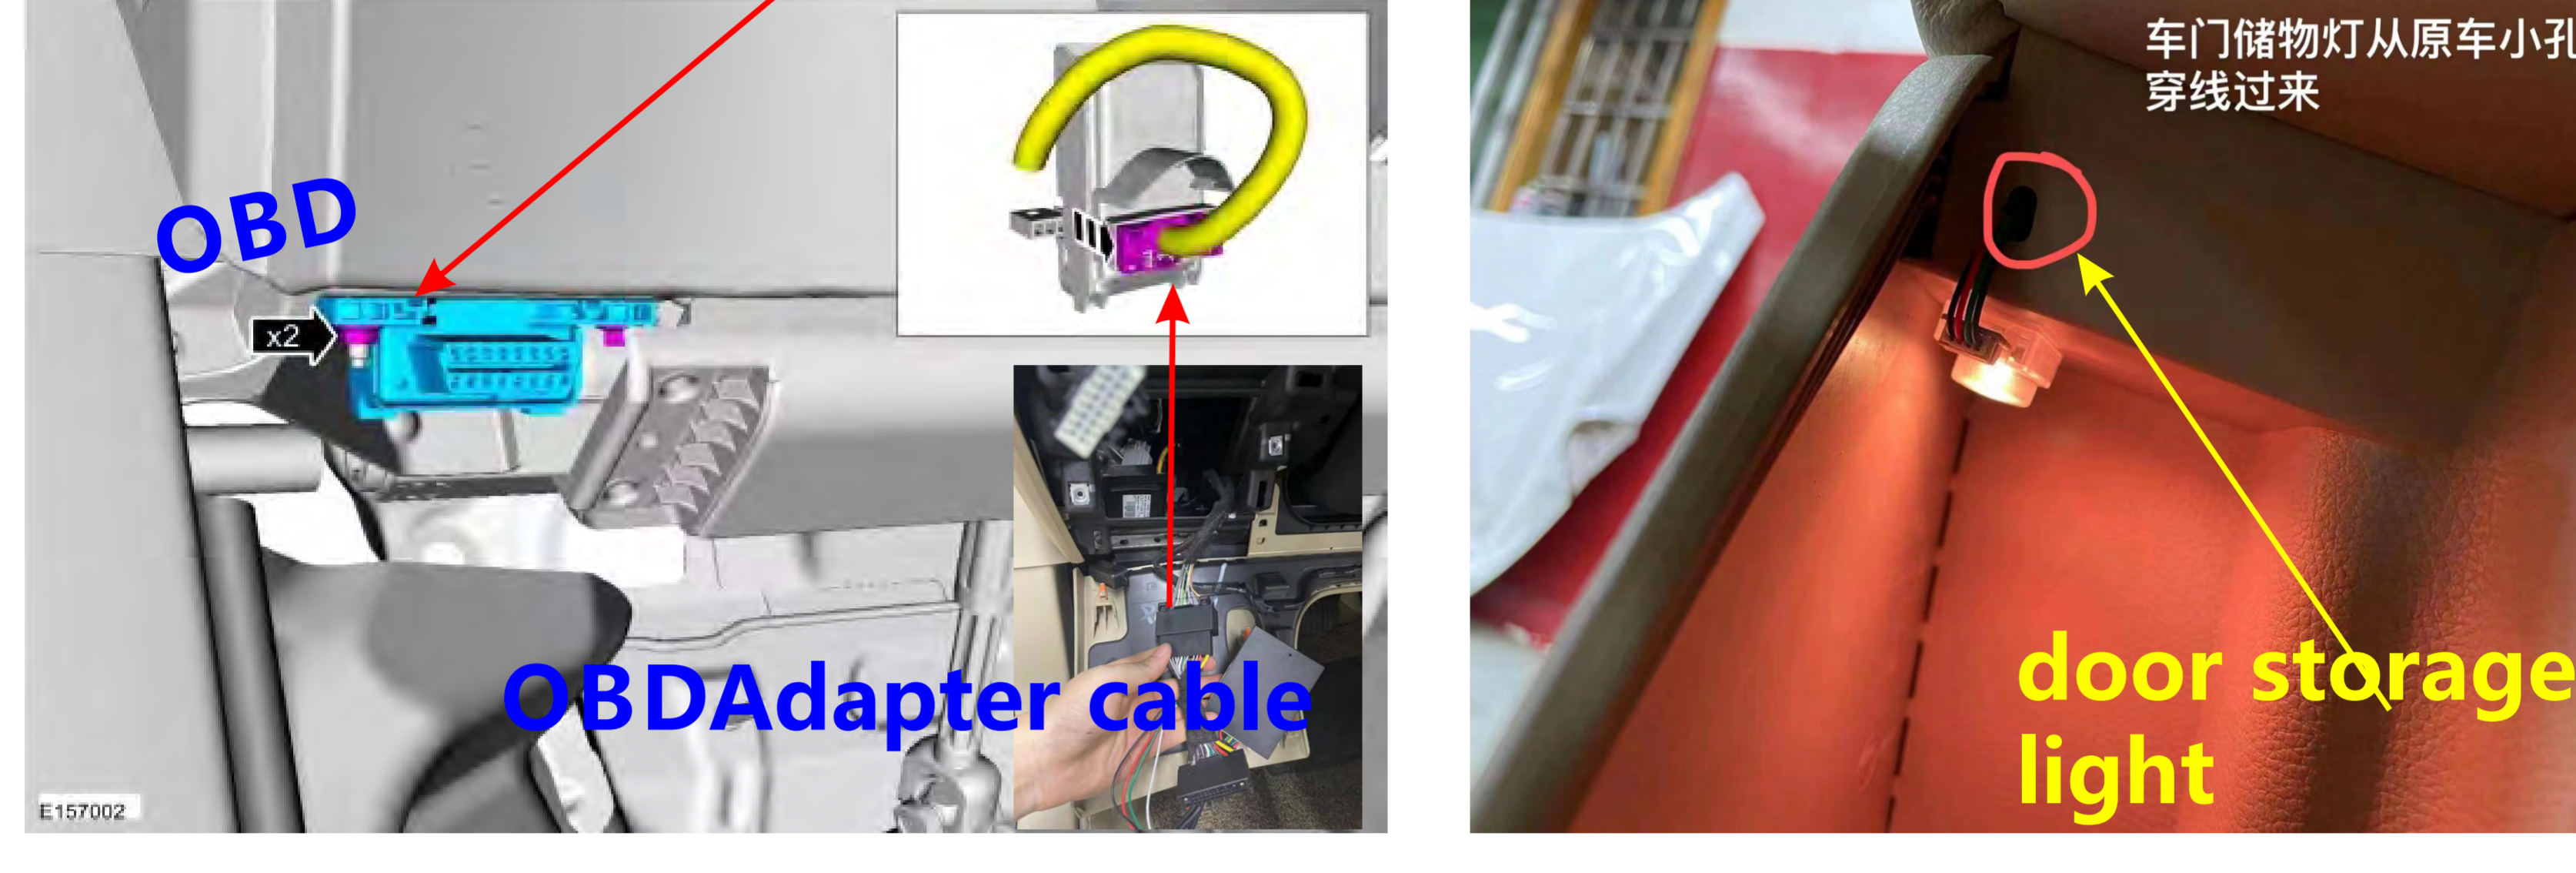

Mondeo/Fusion RGB Light Installation Handbook

OBD gateway transfer diagram

Car door disassembly process

Car door power supply

Door trim installation

Installation of front passenger trim

Driver side trim strip installation