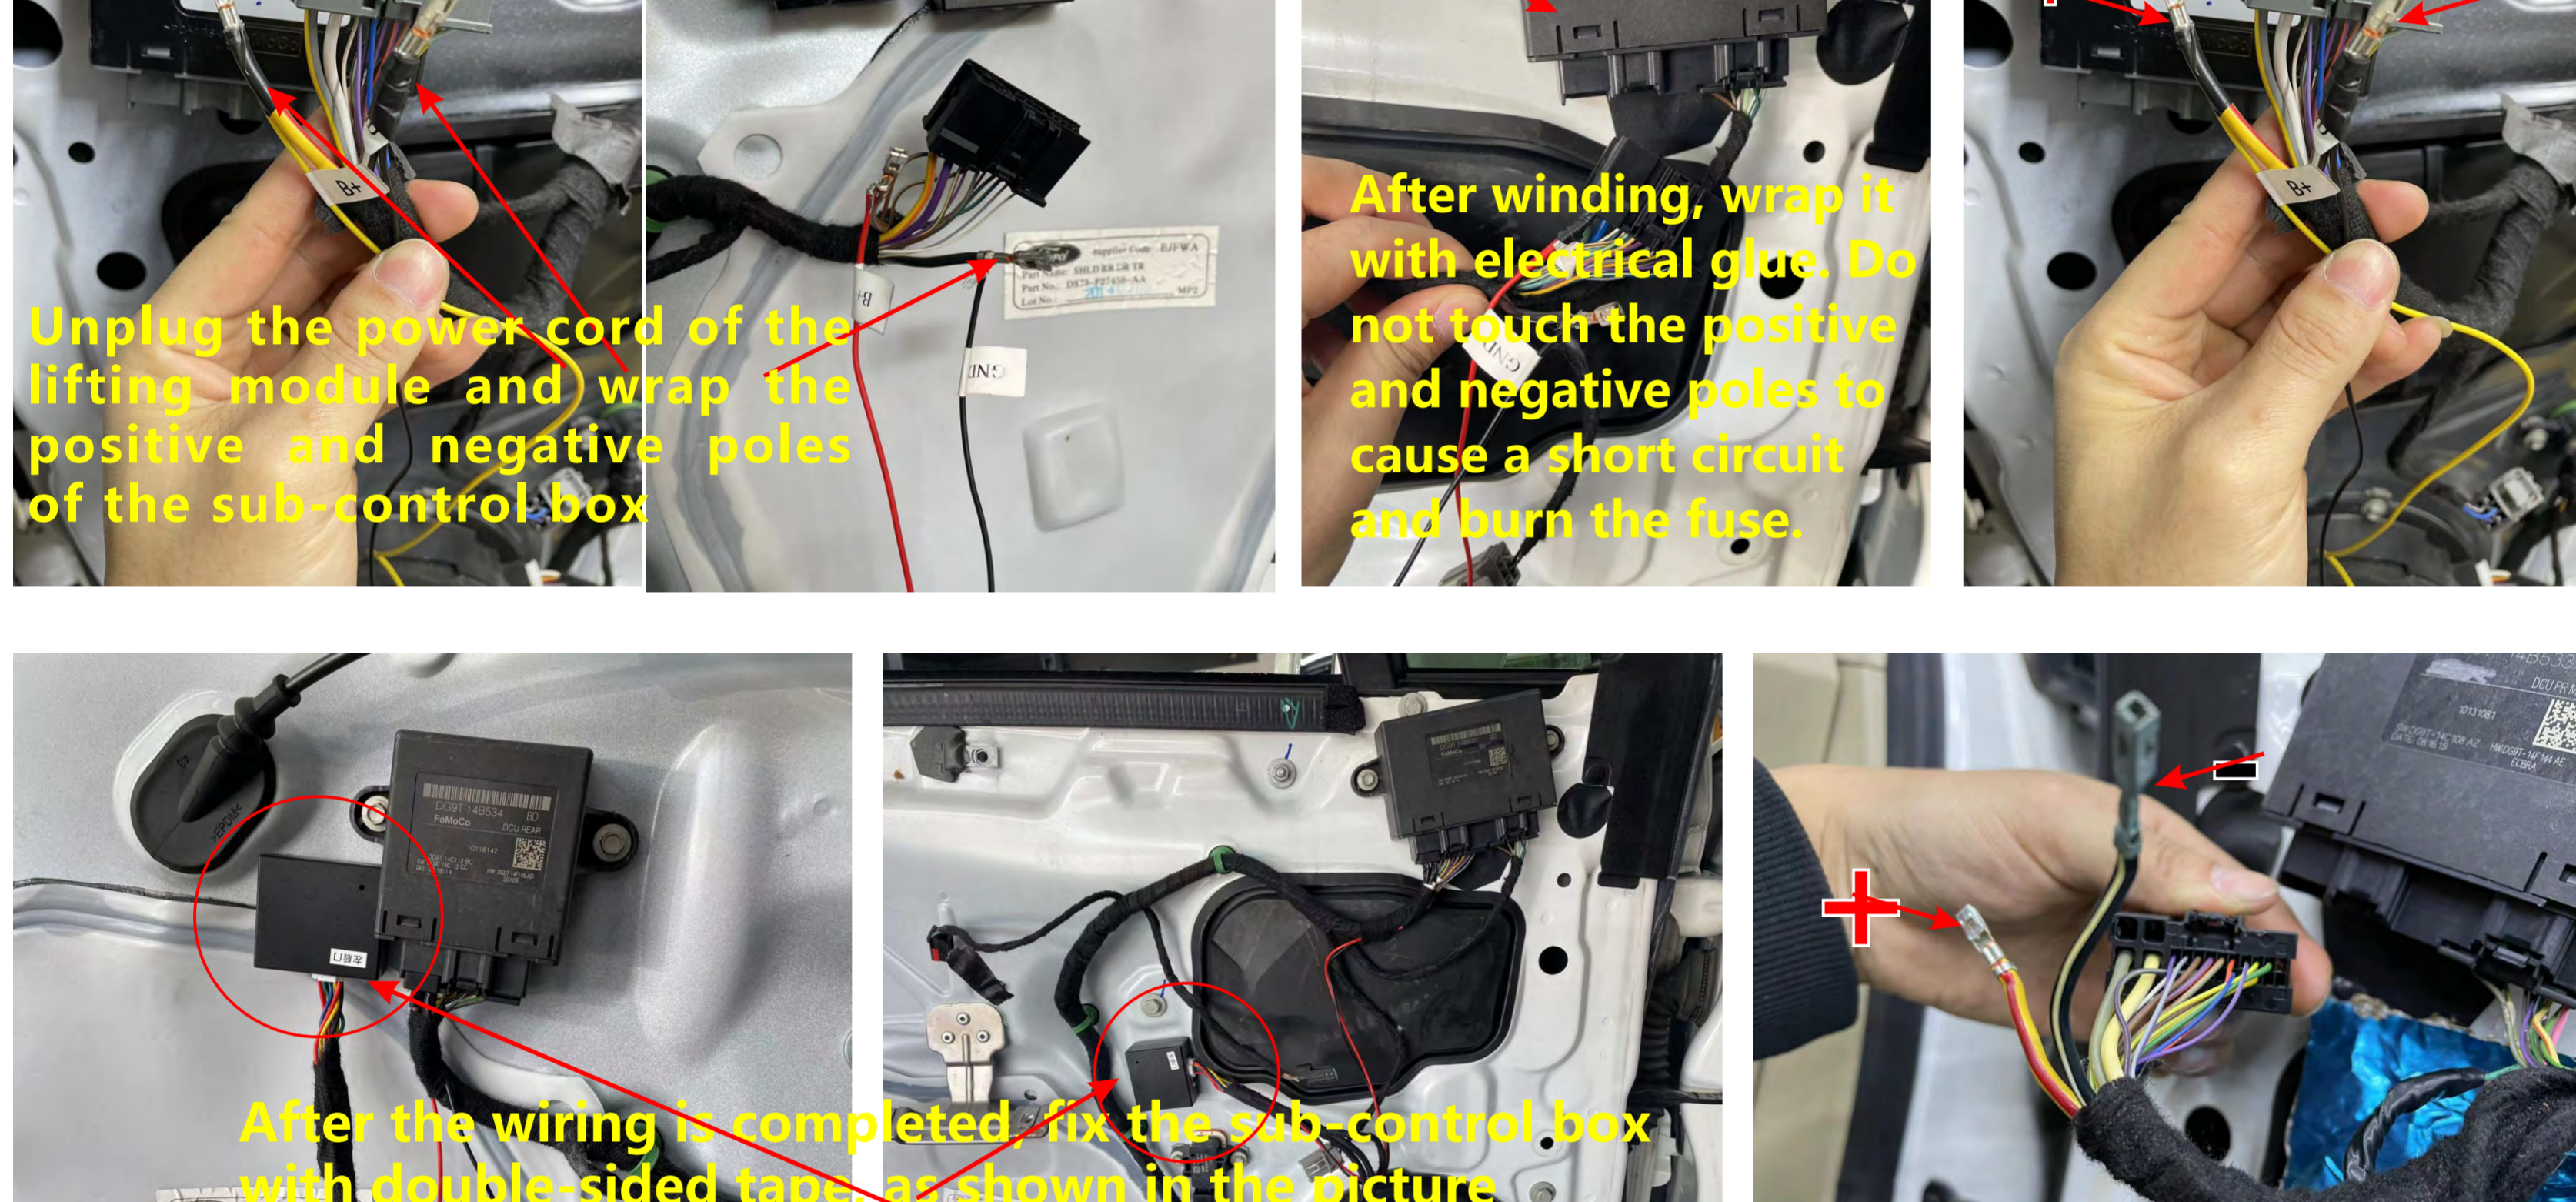

Mondeo/Fusion RGB Light Installation Handbook

OBD gateway transfer diagram

Car door disassembly process

Car door power supply

Door trim installation

Installation of front passenger trim

Driver side trim strip installation