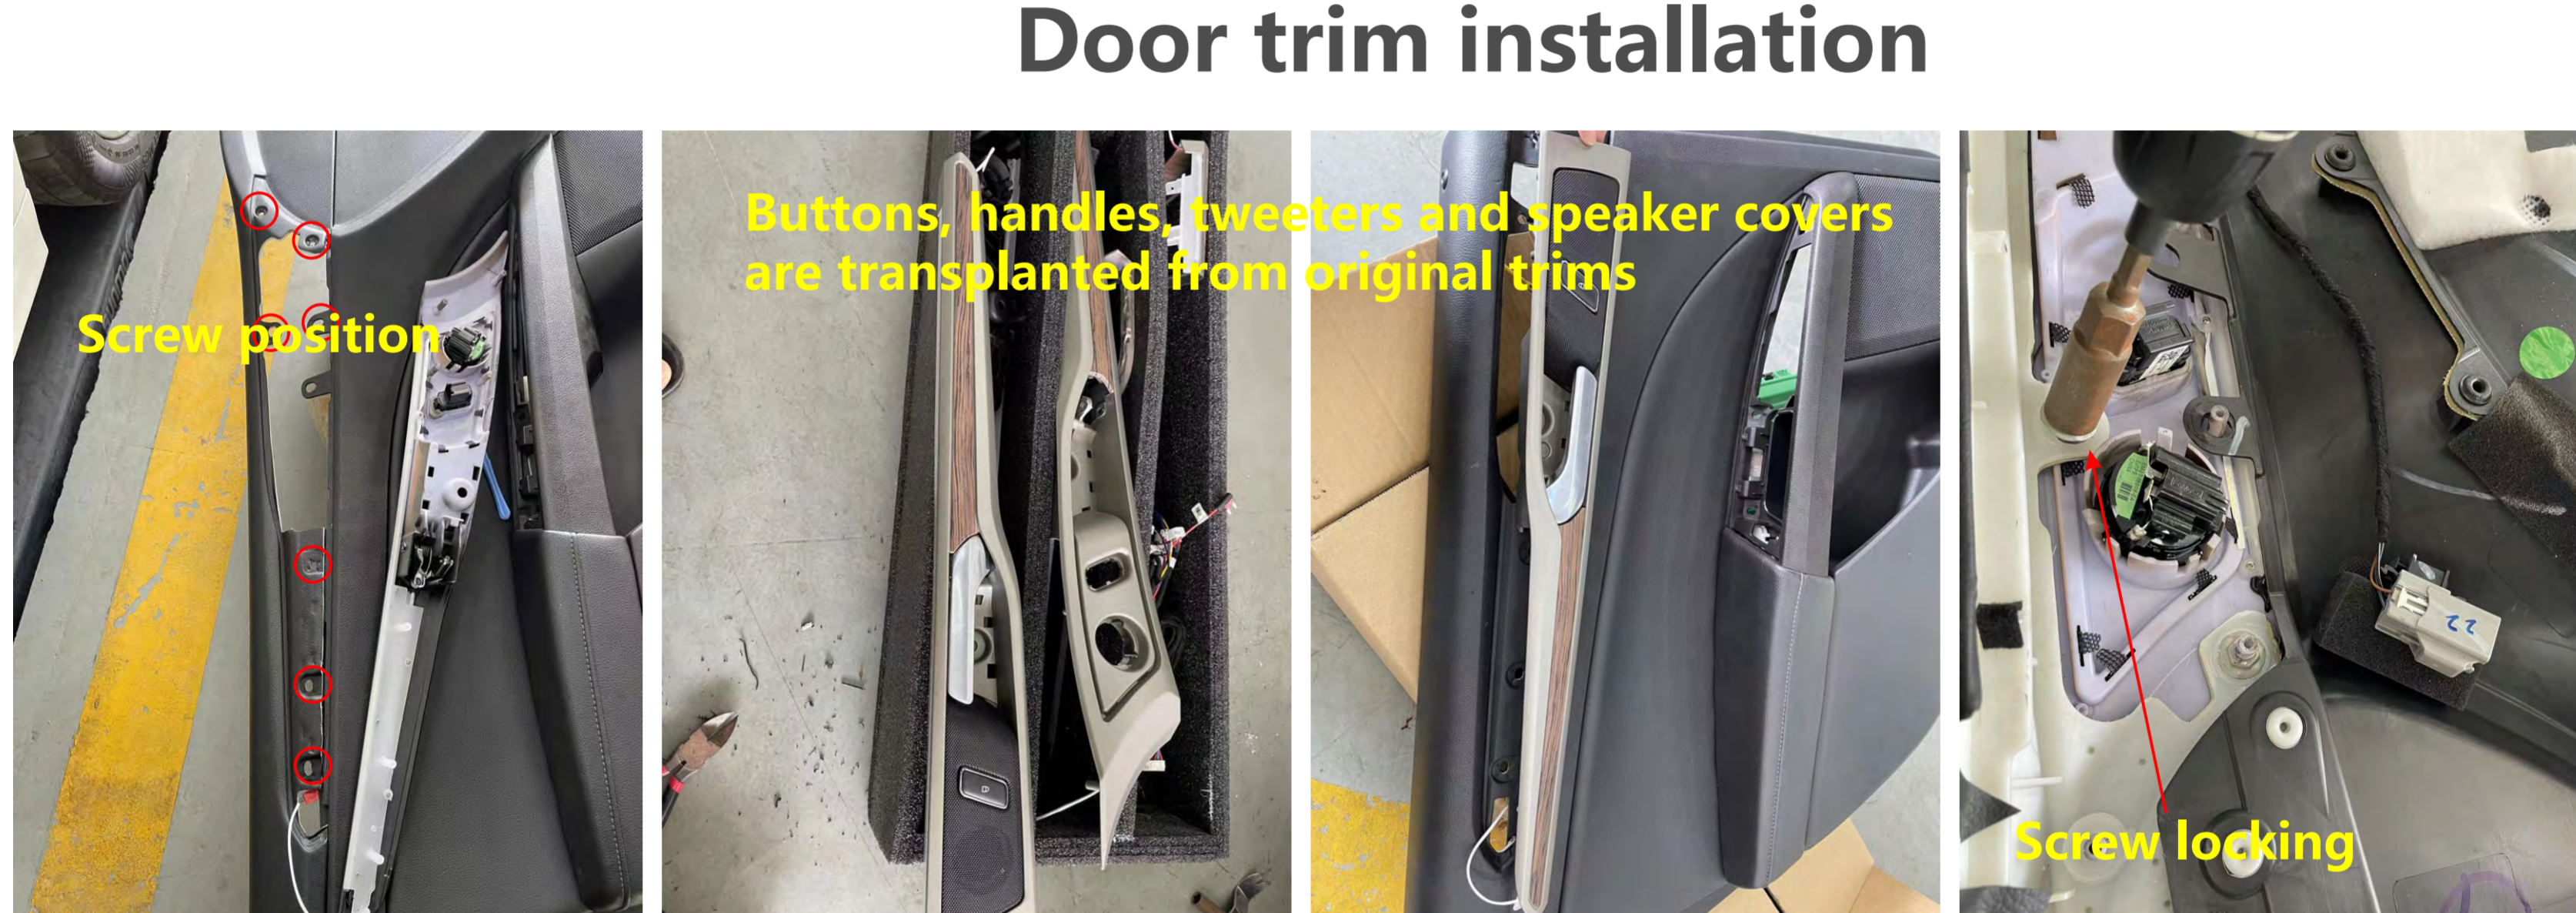

Mondeo/Fusion RGB Light Installation Handbook

OBD gateway transfer diagram

Car door disassembly process

Car door power supply

Door trim installation

Installation of front passenger trim

Driver side trim strip installation

Light Control

安卓 APP > 扫码 
Android APP > Scan

苹果 APP > 扫码 
iPhone APP > Scan

original car function

select vehicle type

大众

丰田

本田