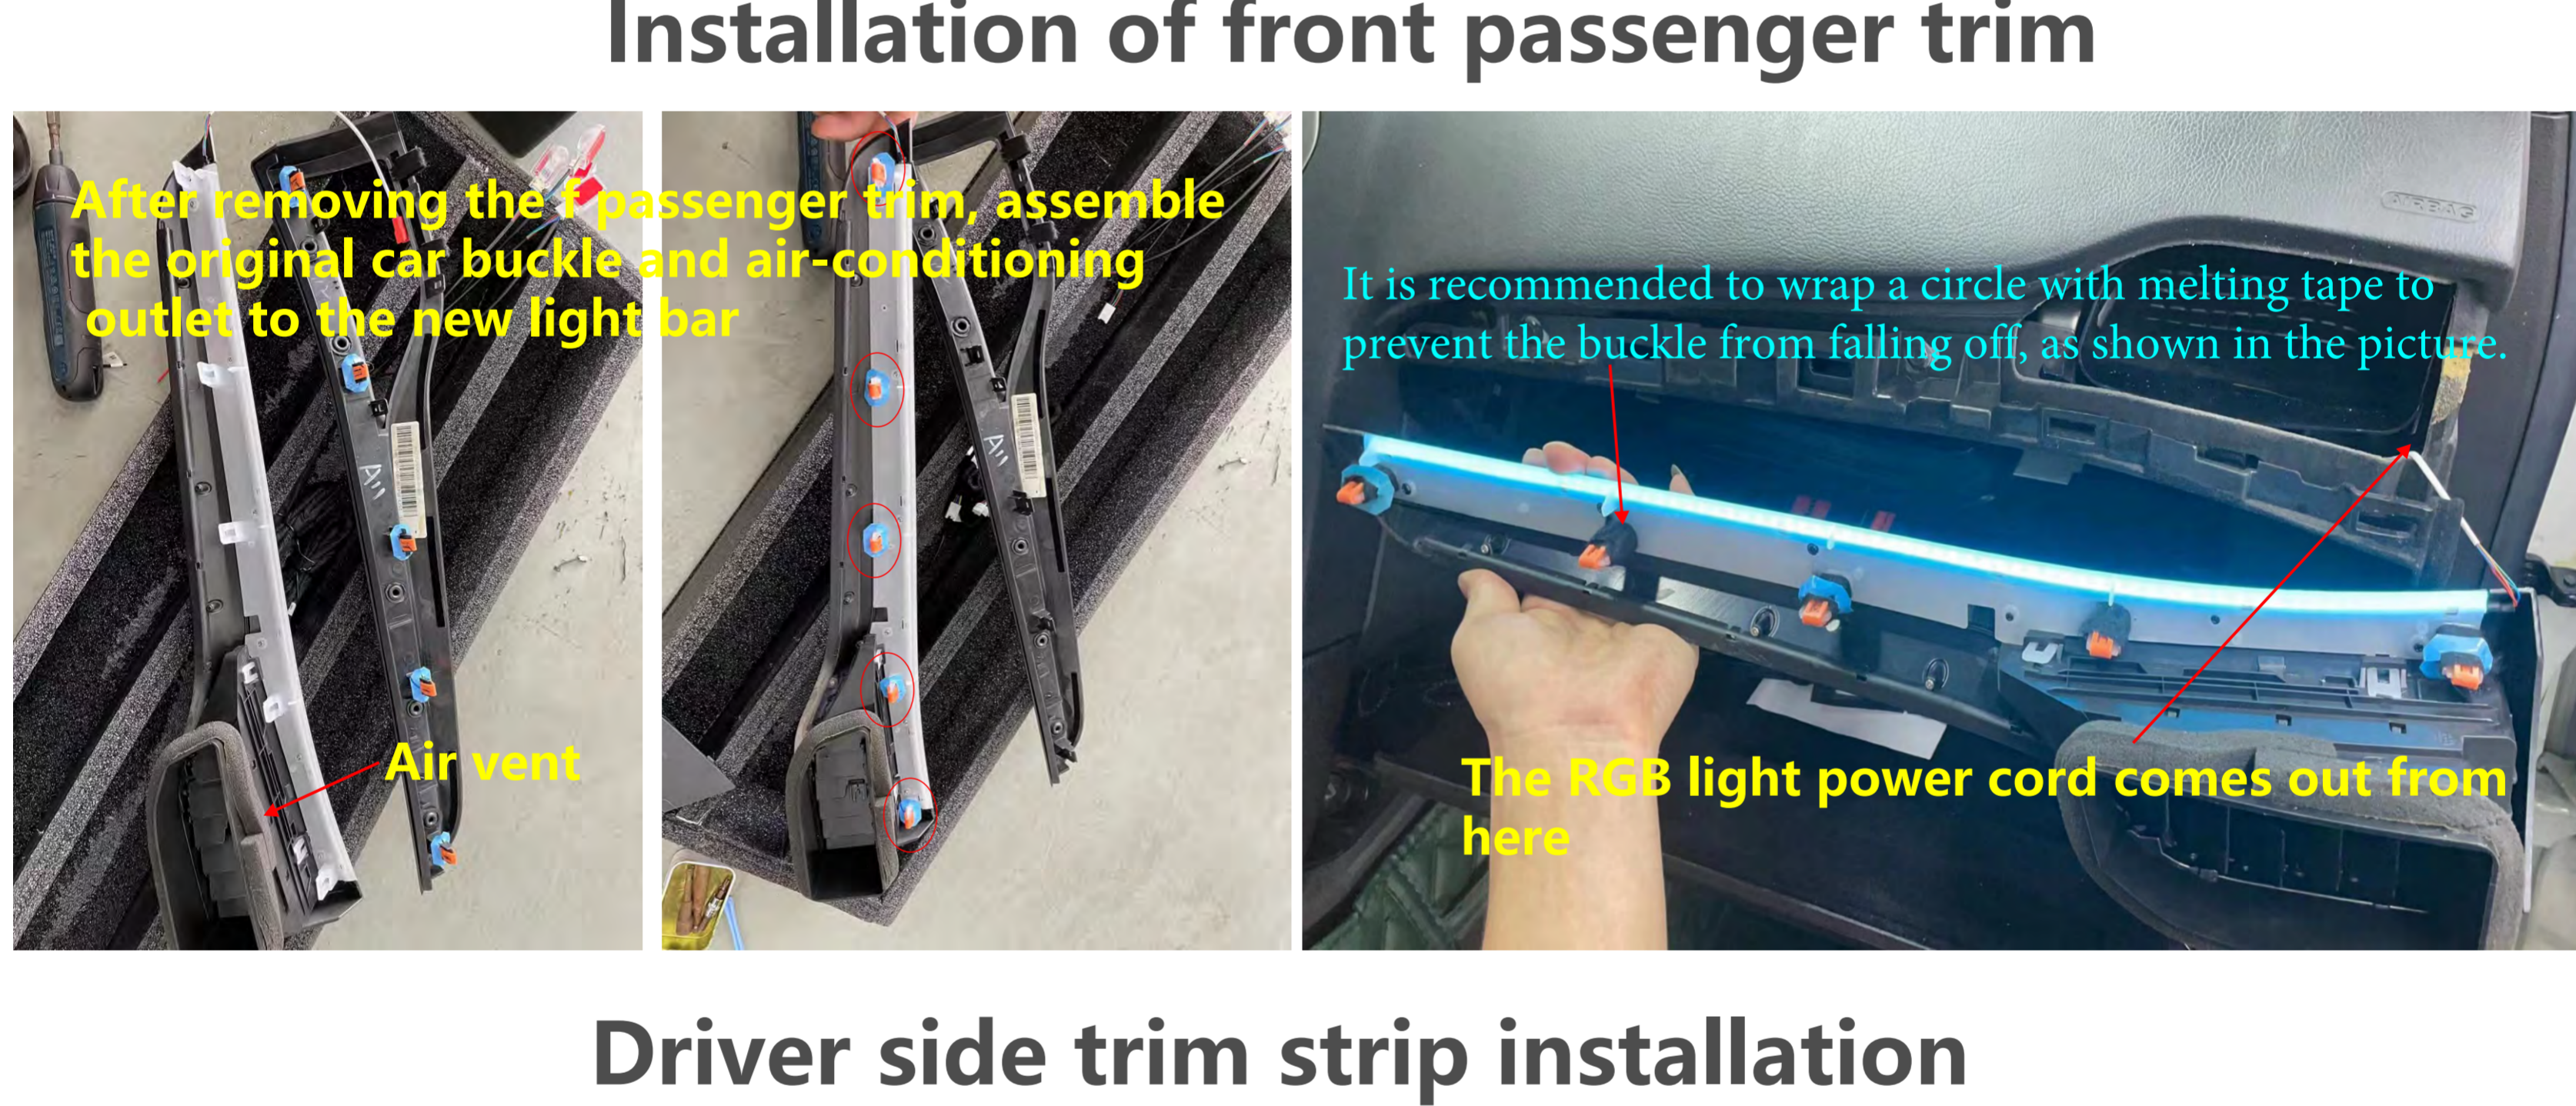

Mondeo/Fusion RGB Light Installation Handbook

OBD gateway transfer diagram

Car door disassembly process

Car door power supply

Door trim installation

Installation of front passenger trim

Driver side trim strip installation

Light Control

安卓 APP > 扫码 
Android APP > Scan

苹果 APP > 扫码 
iPhone APP > Scan

original car function

select vehicle type

大众

丰田

本田