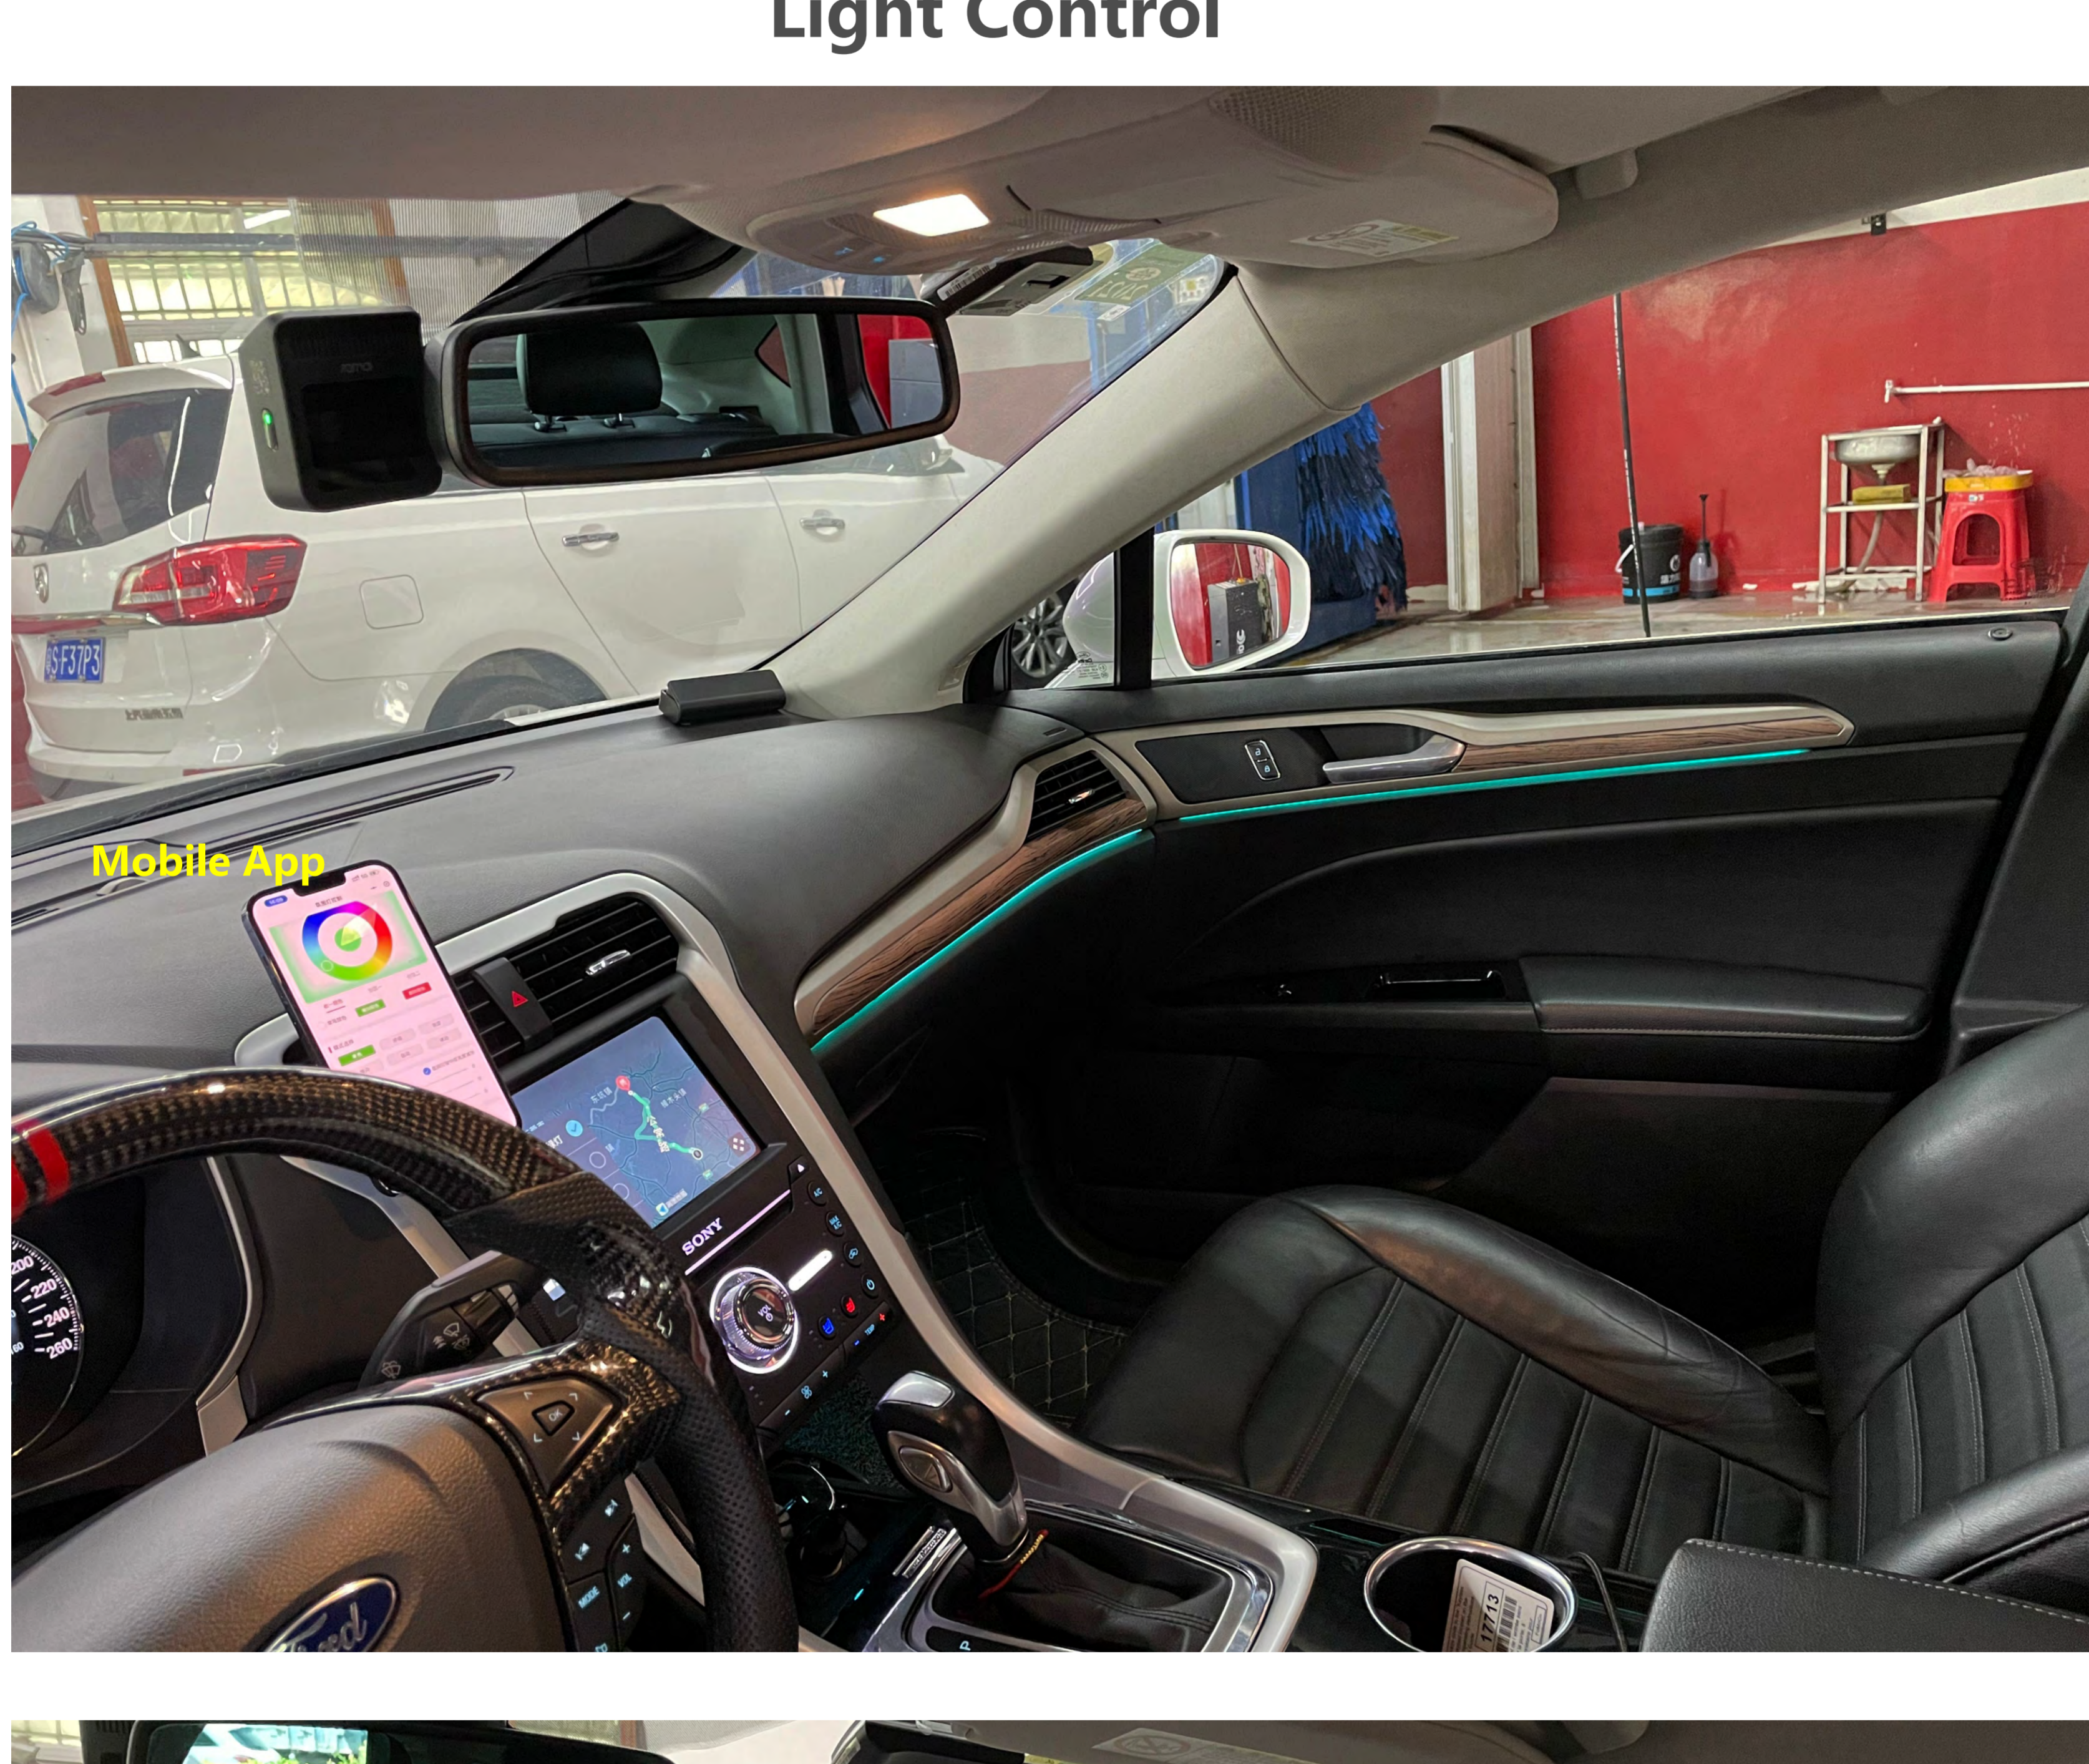

Mondeo/Fusion RGB Light Installation Handbook

OBD gateway transfer diagram

Car door disassembly process

Car door power supply

Door trim installation

Installation of front passenger trim

Driver side trim strip installation

Light Control

安卓 APP > 扫码 
Android APP > Scan

苹果 APP > 扫码 
iPhone APP > Scan

original car function

select vehicle type

大众

丰田

本田