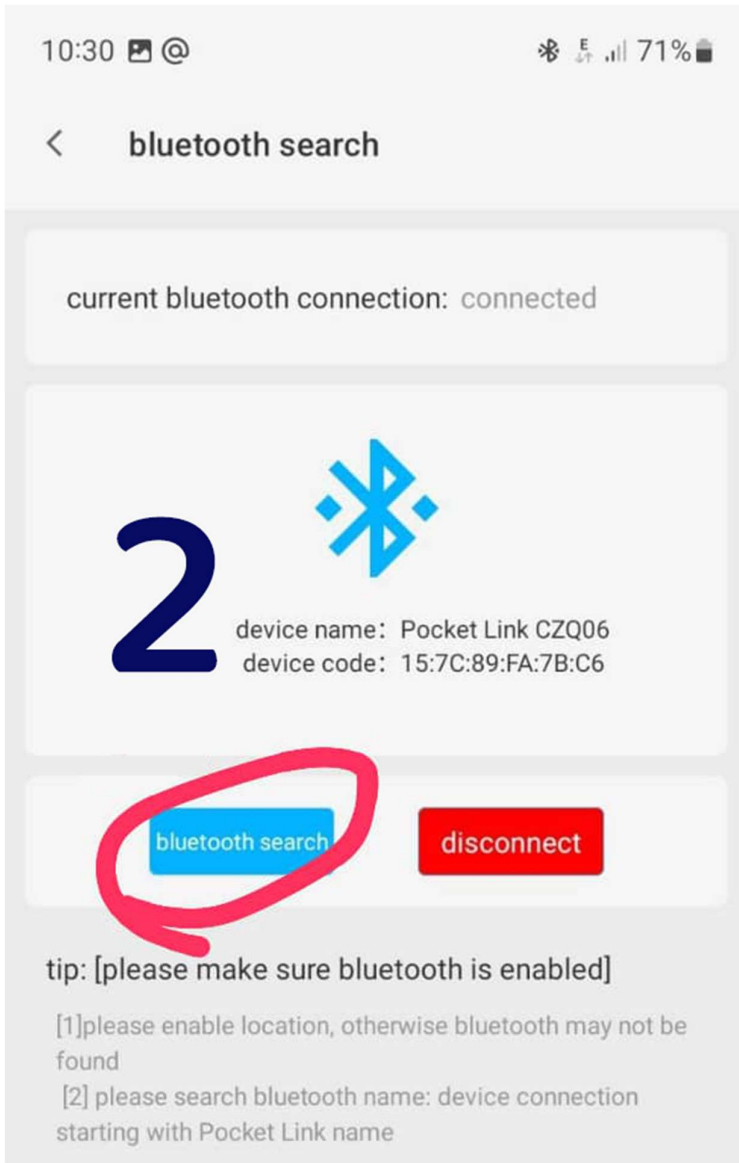

Mondeo/Fusion RGB Light Installation Handbook

OBD gateway transfer diagram

Car door disassembly process

Car door power supply

Door trim installation

Installation of front passenger trim

Driver side trim strip installation

Light Control

安卓 APP > 扫码 
Android APP > Scan

苹果 APP > 扫码 
iPhone APP > Scan

original car function

select vehicle type

大众

丰田

本田